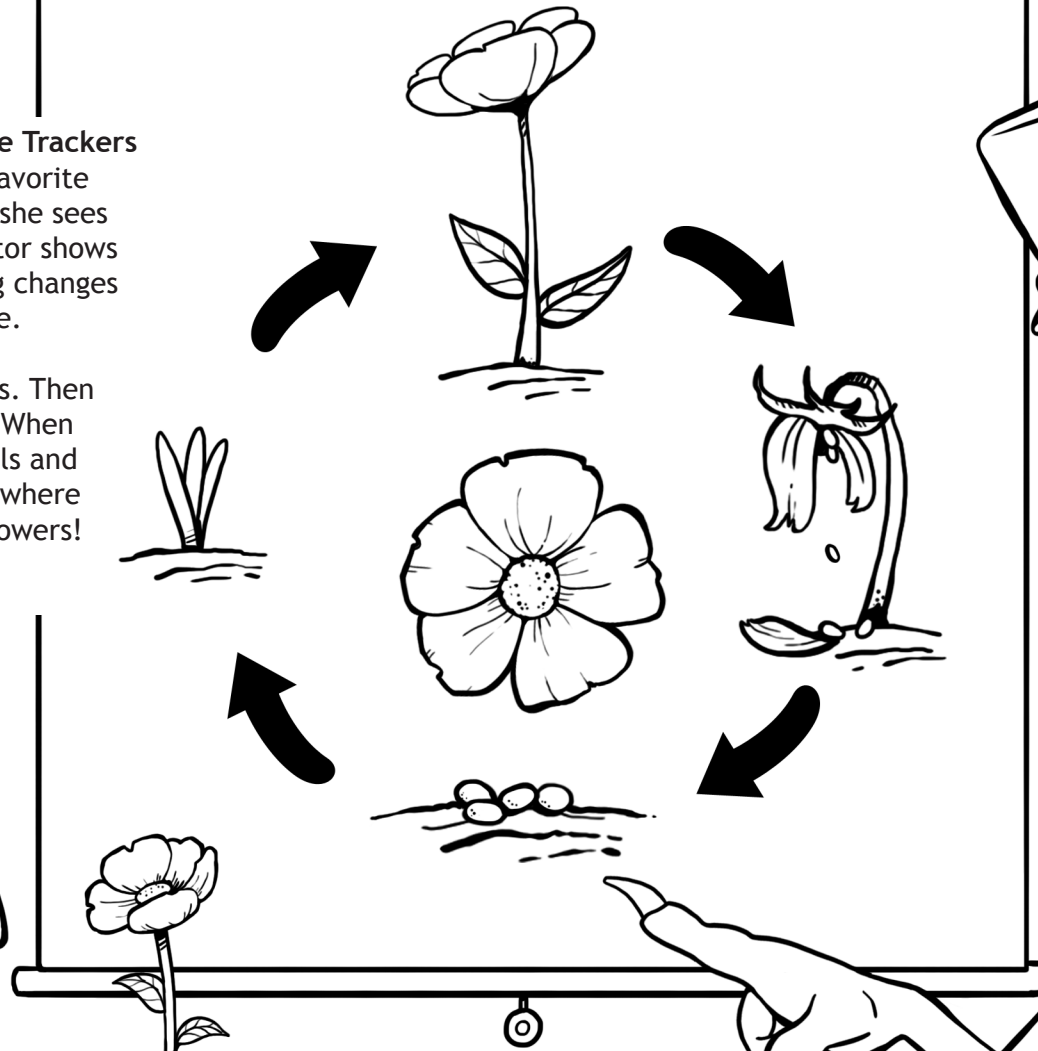

When Tiny goes on a **Nature Trackers** adventure to visit her favorite flowers, she is sad when she sees them wilting. Mr. Conductor shows her that every living thing changes during its life cycle.

Seeds grow into little plants. Then the plant grows flowers. When the flowers wilt, the petals and seeds drop to the ground where they can grow into new flowers!

You can be a **Nature Tracker**, too! Observe what kinds of plants and flowers are growing in your neighborhood.

pbskids.org/dinosaurtrain